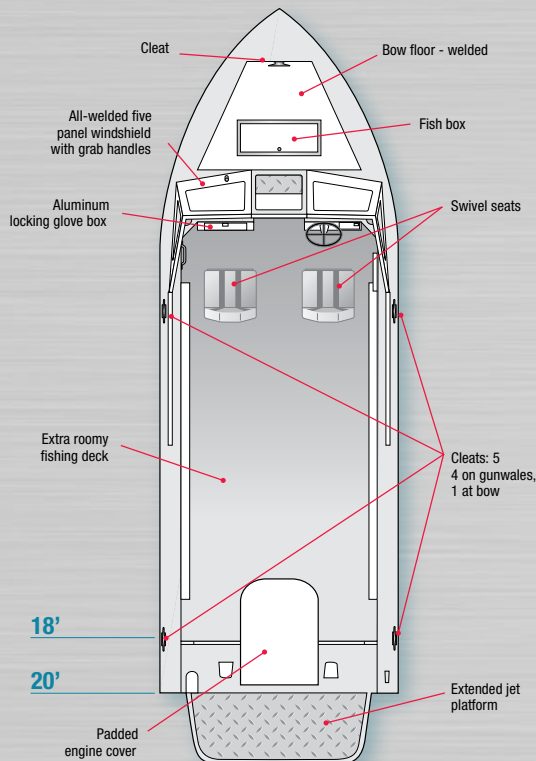

SPORT JET

18 // 20

FRESHWATER RIVER & LAKE

TOP DOWN DRAWING

TAKE YOUR ADVENTURE FARTHER.

Take it upriver. Now take it farther upriver. Now take it up through the rapids. Now take it into water as shallow as 4", and do it at nearly 50 mph. Now fish where almost no one else can follow. That's what you do with a Sport Jet. With its shallow-draft hull, 200 horsepower Mercury Optimax Sport Jet inboard engine, and all the usual strength and safety of a Hewescraft, you can extend your adventures into water very few boats can handle. Now take a good look around—where will your Sport Jet take you next?

SPORT JET

18 // 20

FRESHWATER RIVER & LAKE

FAST AND FUN.

Quick, on-demand power—without the danger of a propeller in the water—also makes the Sport Jet an excellent tow boat for the tubers and skiers in your family. Add to your boating tradition with a sport boat that will do more than take you to the fish; it will take you to the fun.

EZ LOADER TRAILERS.

Your Hewescraft rugged aluminum boat deserves a trailer to match. EZ Loader's galvanized trailers deliver an exceptional value and a custom fit with your new Hewescraft.

MODEL	180	200
LENGTH	18' 2"	20' 2"
BEAM	86"	86"
INSIDE DEPTH	27"	27"
DEADRISE FORWARD	31°	31°
DEADRISE AMIDSHIPS	11°	11°
DEADRISE AFT	10°	10°
BOTTOM GAUGE	.160"	.160"
BOTTOM WIDTH	66"	66"
SIDE GAUGE	.100"	.100"
SIDE HEIGHT	29"	29"
TRANSOM W x H	85" x 20.5"	85" x 20.5"
PERSON CAPACITY	5	7
PERSON WT. CAPACITY (LBS)	825	1155
MAX WT. CAPACITY (LBS)	1014	1258
MAX. HP	200	200
BOAT DRY WT. (LBS)	1450	1600
FISHING COCKPIT (W x L)	70" x 129.5"	70" x 150"
SEAT TO TRANSOM	90.5"	111"
BOW LENGTH	39"	39"